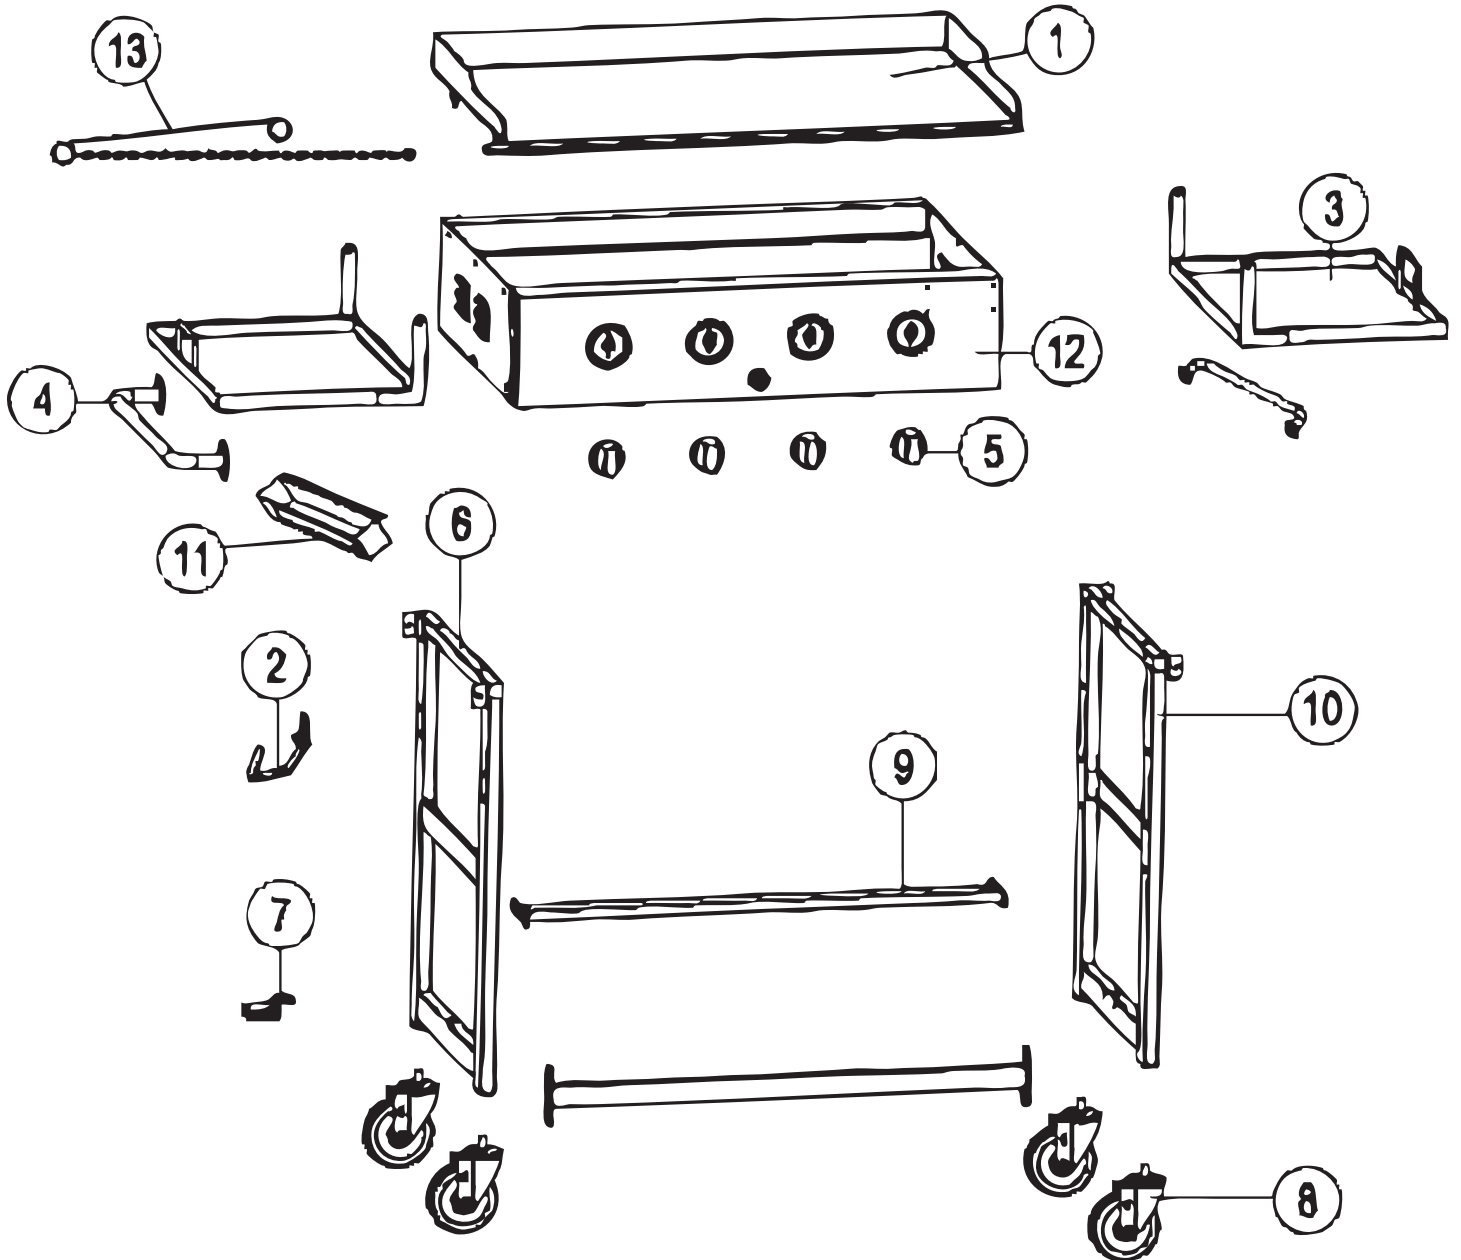

Parts Breakdown

Model GR-CN-0914 43022

Parts Breakdown

Model GR-CN-0914 43022

Item No.	Description	Position	Item No.	Description	Position	Item No.	Description	Position
77981	Griddle Top for 43022	1	77985	Left Leg for 43022	6	72272	Oil Cup for 43022	11
77982	Gas Tank Hook for 43022	2	77986	Gas Tank Holder for 43022	7	77990	Body for 43022	12
72271	Side Shelf for 43022	3	77987	Casters for 43022	8	77991	Extension Wire for 43022	13
77983	Side Handle for 43022	4	77988	Fence Rail for 43022	9			
77984	Knob for 43022	5	77989	Right Leg for 43022	10			